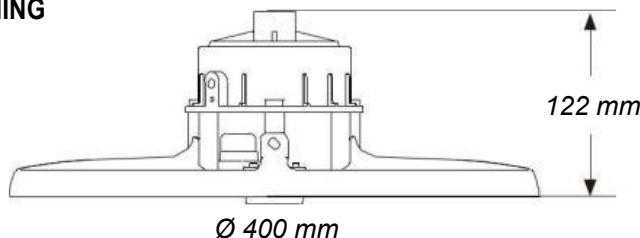

TECHNISCHE TEKENING

CERTIFICATEN

OPTIONEEL

DIMBAAR

ENEC is the high quality European Mark for electrical products that demonstrates compliance with European standards (EN)

Site met technische informatie, brochures & productfiche's:

www.nnlight-techsupport.com