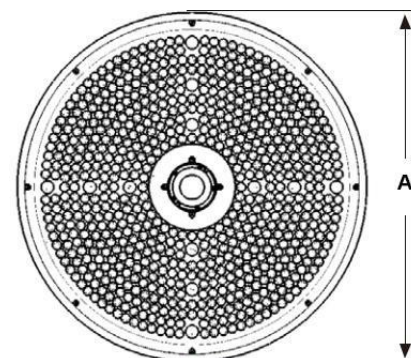

TECHNISCHE TEKENING

CERTIFICATEN

OPTIONEEL

DIMBAAR

ENEC is the high quality European Mark for electrical products that demonstrates compliance with European standards (EN)

Site met technische informatie, brochures & productfiche's:

www.nnlight-techsupport.com