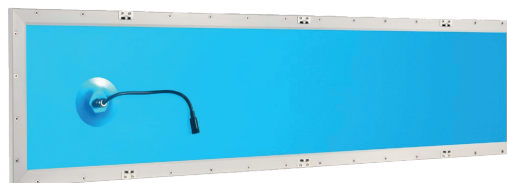

LED Panel 295x1195 40W 4000 Lm