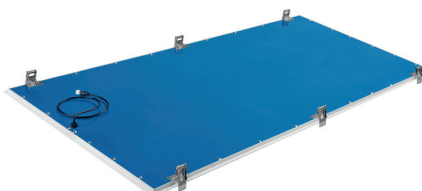

LED Panel 595x1195 60W 6000 Lm