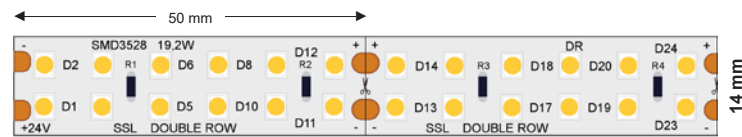

SSL High Density / Haute densité 19,2W 24V 5M 886

SMD3528 LED #240/m 50 mm **Watt 19,2 W/m** 14 mm **CRI >80** **IP20**

Vermogen 19.2W Puissance **Lichtkleur / Couleur de la lumière** **Lumen**
SSL-24V-19,2V-WW-DR-IP20 Warmwit / Blanc Chaud 2700k Double Row 2000Lm / m
SSL-24V-19,2V-CW-DR-IP20 Koudwit / Blanc Froid 6000k Double Row 2000Lm / m