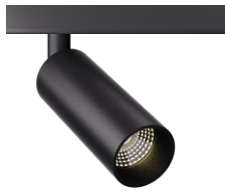

# MAGNETIC RAILS 48V

**MICRO-S** 50mm

**MINI** 70mm

**MADY** 105mm