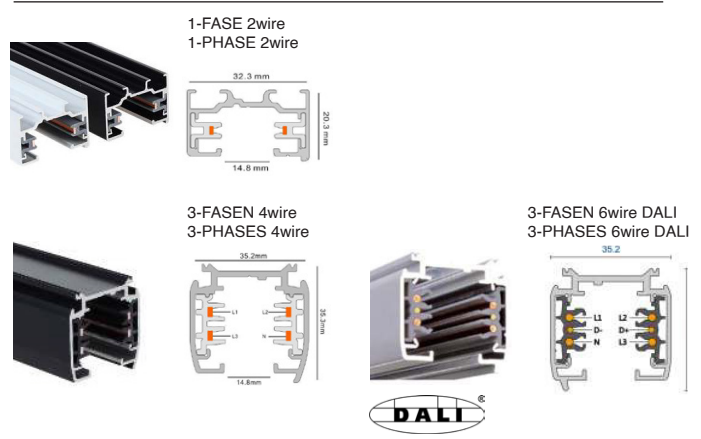

TRACK SYSTEMEN / SYSTÈMES RAILS