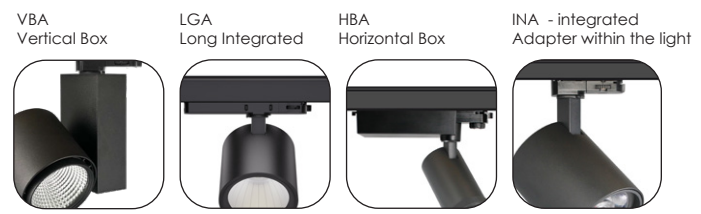

ADAPTER TYPE ADAPTATEUR